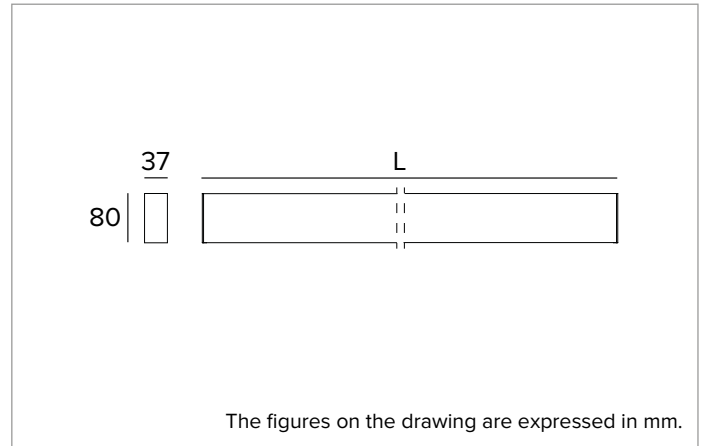

T017MY830D2DB | LOGICO EASY Stand Alone 37 - OPAL

Linear stand alone LED fixture for ceiling mounted or suspension installation

	3000K	H(m)	D(m)	Emax(lx)
	Ra80		113°	
Fixture Power	29W	1	3.00	851
Source Flux	2452lm	2	6.00	213
Fixture Flux	2452lm	3	9.00	95
Efficacy	85lm/W	4	12.00	53
6000843a I _{max} =347cd/klm	I _{max} 852cd	5	15.00	34